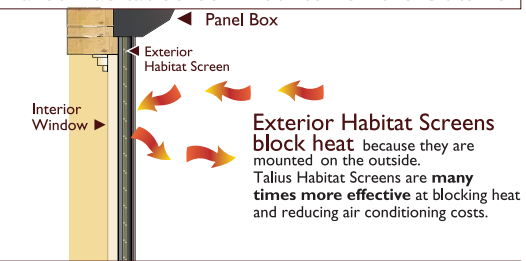

Habitat Screens vs. Interior Window Treatments

	Habitat Screens	Interior Blinds	Window Tinting	Interior Screens
Blocks Heat	●			
Preserves Your View	●		●	
Saves Energy	●			
Exterior Mounted	●			
Retractable	●	●		●
Blocks UV Rays	●	●	●	●
Invisible from Inside	●		●	
Easy to Clean	●		●	
Insect Screen	●			
Wind Resistant	●			
Daytime Privacy	●	●	●	●

UNIQUE FABRICS AND EDGE RETENTION SYSTEM

6% openness Satine® 14% openness Natte® 20% openness SunTex 80®

Talius Habitat Screens are made using Thermoscreen®, a unique fabric woven from fiberglass and coated with PVC pigments. Thermoscreen® is available in 30 different colors and three different weave densities (6%, 14%, and 20%) to provide the exact design and amount of shade to suit your needs.

Talius' unique edge retention prevents the screen from blowing out of the guide rails on windy days and protects you from insects.

Talius Habitat Screen Mounted on the Outside

vs. Window Treatments Mounted on the Inside