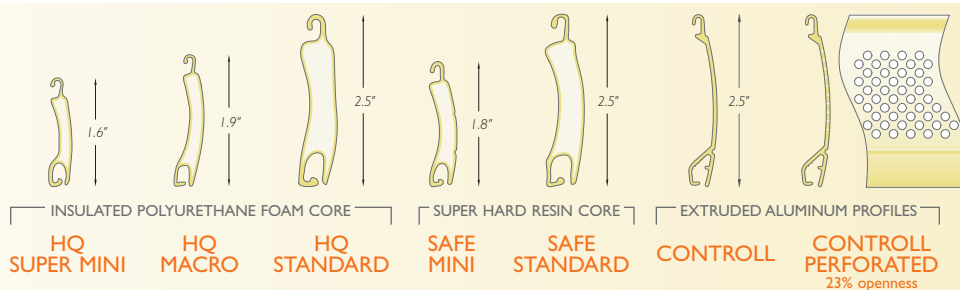

A. GERZ

PROTECTION FROM THE TURBULENCE OF TODAY'S WORLD

- weather protection
- security
- comfort

TALIUS®

IN A TURBULENT WORLD, AN OASIS OF CALM

EASTERN SALES OFFICE/PLANT

7401 Pacific Circle
 Mississauga, Ontario, Canada L5T 2A4
 TEL 905.670.1014 FAX 905.670.1018
 TOLLFREE 800.665.5553